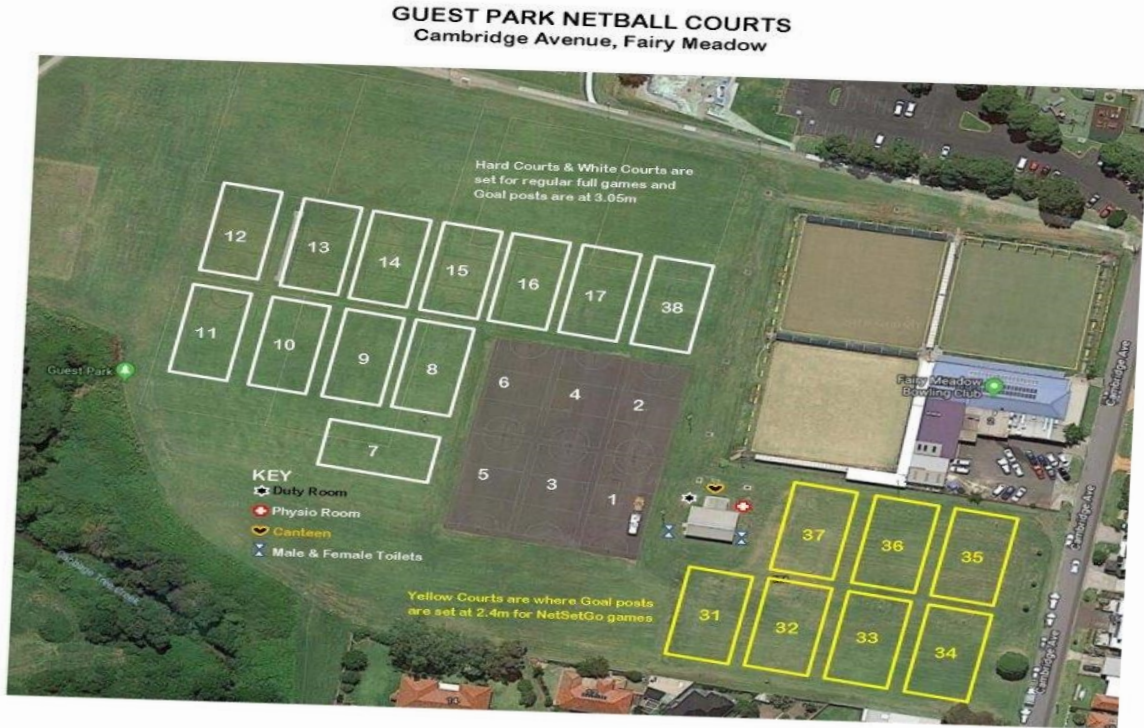

Guest Park, Fairy Meadow

Cambridge Avenue, Fairy Meadow, 2519

Courts

6 hard courts and multiple grass courts

Directions

Turn off the Princes Highway in to Guest Avenue (street parking) or Balgownie Road (car park available)